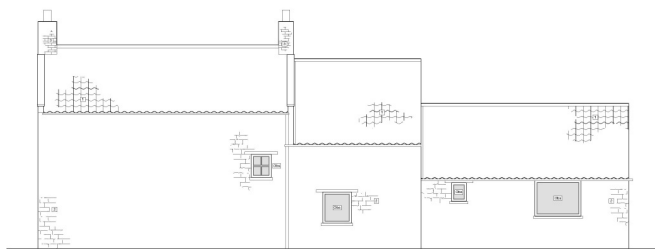

Existing East Facing Elevation